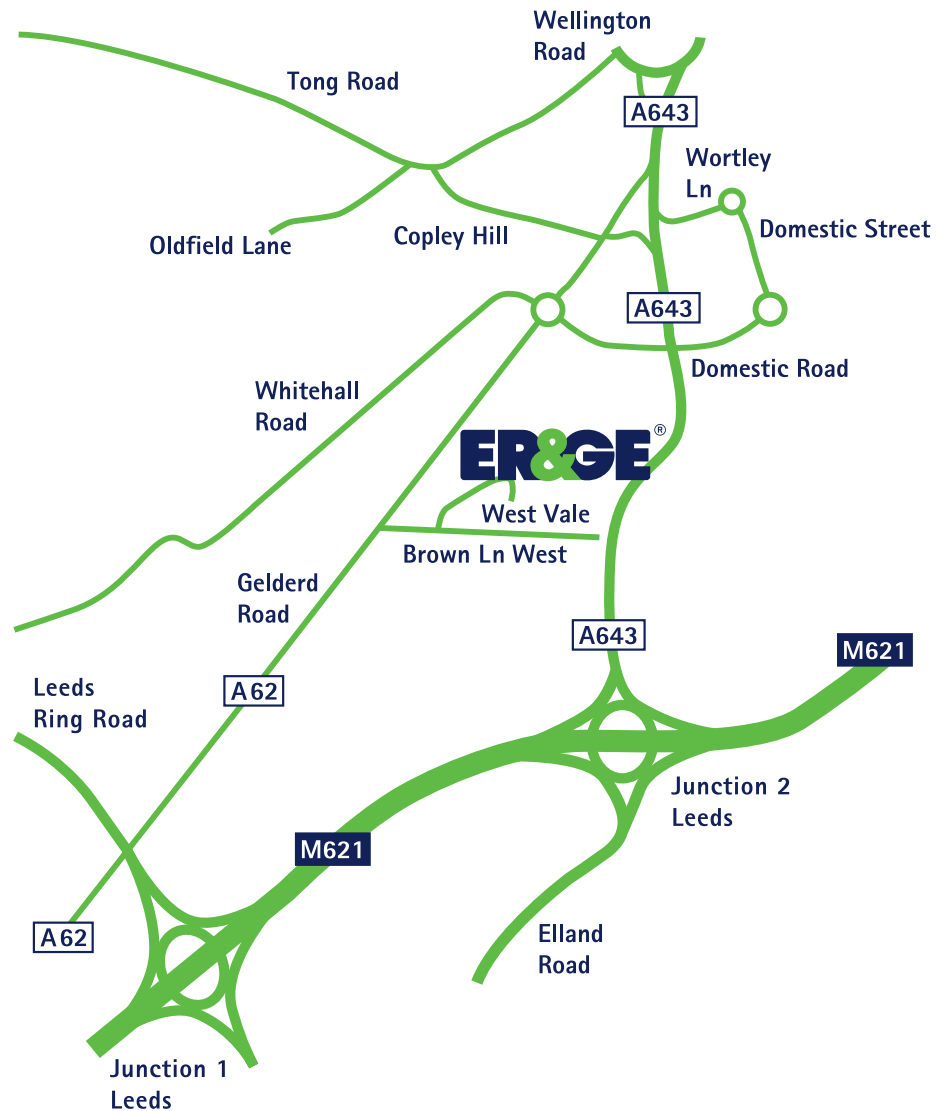

Adress for Satnavs

ER&GE (UK) Limited
Unit 8, Gelderd Trading Estate
West Vale
LEEDS
LS12 6BD

United Kingdom >
West Yorkshire >
City of Leeds

Option A: M62 > M621, Junction 1 Leeds Ring Road

Travelling from further afield, Option B:
M1 > M621, Junction 1 Leeds Ring Road

Where to find ER&GE in Leeds

M621 > Junction 1 Leeds > A6110 Leeds Ring Road > Right on A62 Gelderd Road > Right on Brown Lane West > Left on West Vale > Unit 8