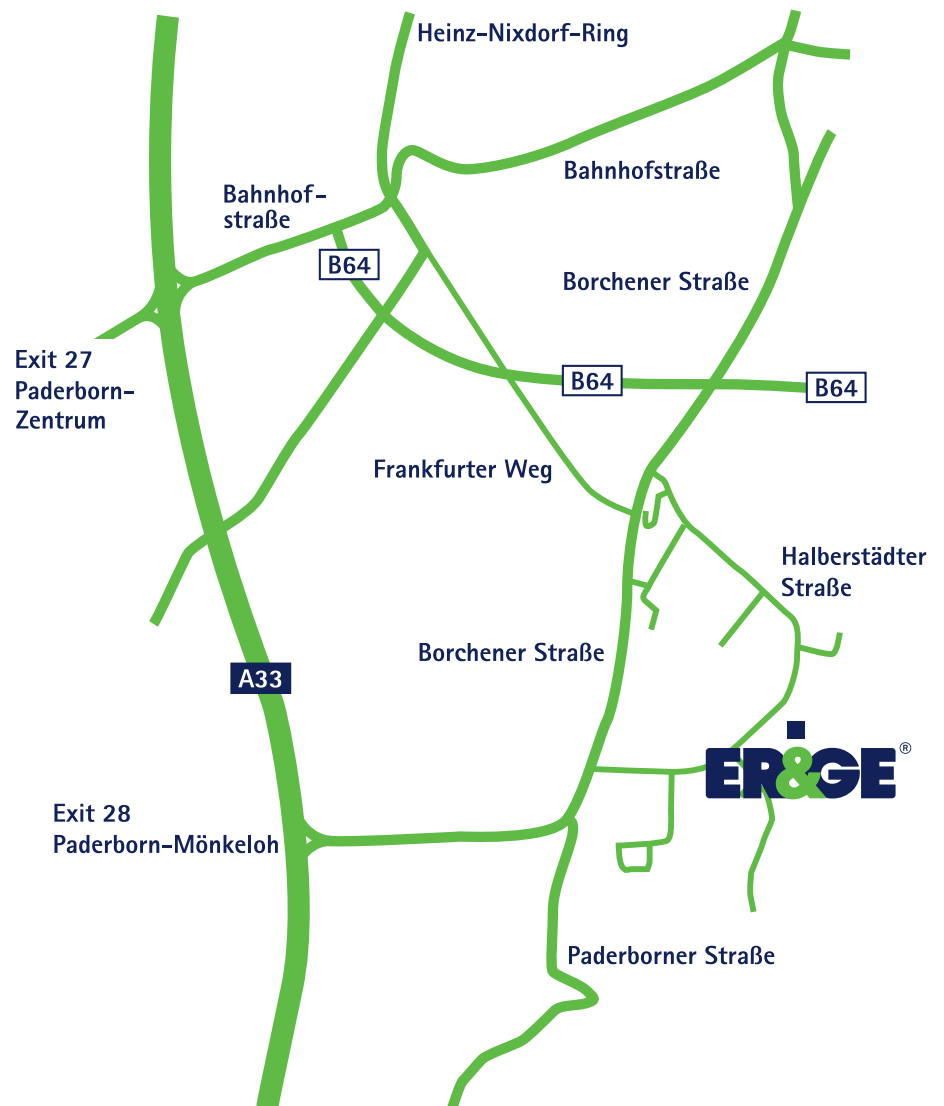

Adress for Satnavs

ER&GE GmbH
Halberstädter Straße 75
33106 Paderborn

Germany >
North-Rhine Westphalia >
Paderborn

Where to find ER&GE in Paderborn

Option A: A2 > A33, Mönkeloh exit

Option B: A44 > A33, Mönkeloh exit

Where to find ER&GE in Paderborn

Option A: Mönkeloh exit > Halberstädter Straße

Option B: Zentrum exit > B64 towards Höxter > Borchener Straße exit > Halberstädter Straße