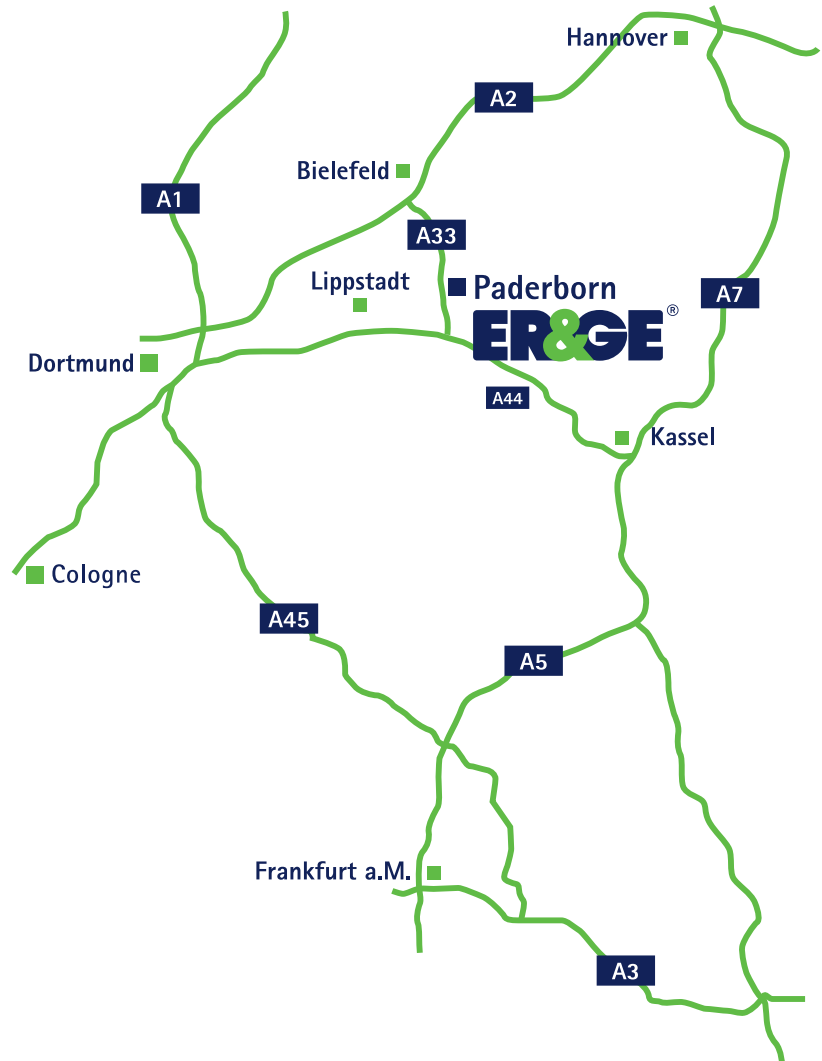

Adress for Satnavs

ER&GE GmbH
Halberstädter Straße 75
33106 Paderborn

Germany >
North-Rhine Westphalia >
Paderborn

Where to find ER&GE in Paderborn

Option A: A2 > A33, Mönkeloh exit

Option B: A44 > A33, Mönkeloh exit

Where to find ER&GE in Paderborn

Option A: Mönkeloh exit > Halberstädter Straße

Option B: Zentrum exit > B64 towards Höxter > Borchener Straße exit > Halberstädter Straße